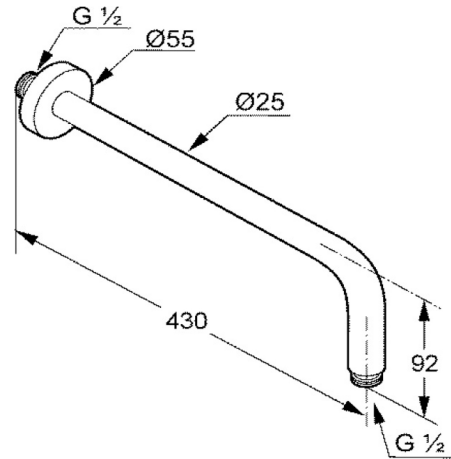

Line Drawing:

RAK12013 online

1/6/2021

KLUDI
RAK
"We Stand for Water Saving"