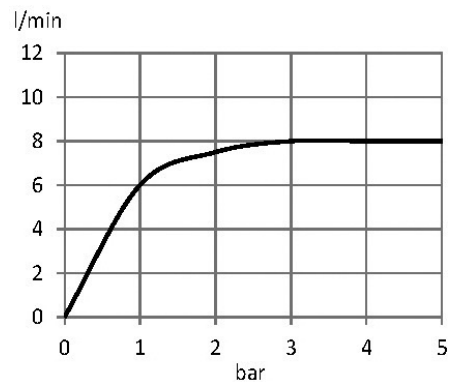

Water Flow Rate#:

variation: ± 15%

RAK14105-87 online

1/6/2021

KLUDI
RAK

"We Stand for Water Saving"