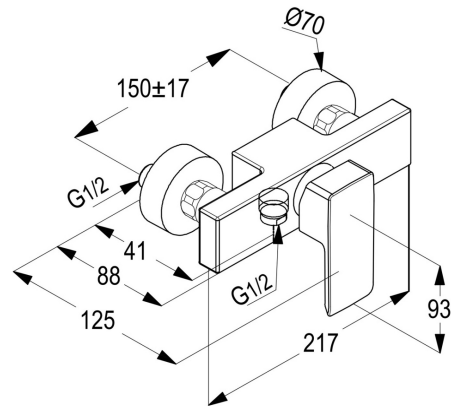

Line Drawing: