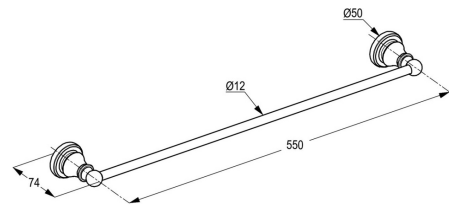

TECHNICAL DATASHEET

Reference: RAK25001*

Product: Brass single towel bar

*RAK25001

Chrome Finish

*RAK25001.GD1

Gold Color
Glossy Finish

*RAK25001.RG1

Rose Gold Color
Glossy Finish

*RAK25001.BK1

Black Color
Glossy Finish

Product Description:

single towel bar
wall fastening
with screws and dowels

Advertisement:

- KLUDI RAK LLC item no. RAK25001
- Chrome plated/PVD Gold/PVD Rose Gold/PVD Black

single towel bar, manufacturer KLUDI RAK LLC
CLASSIC bathroom accessories item no. RAK25001,
with screws and dowels, wall fastening, with bar $\varnothing$ 12
mm, with center distance 550 mm, with projection 74
mm

Line Drawing:

RAK25001 online

1/6/2021

KLUDI
RAK
"We Stand for Water Saving"