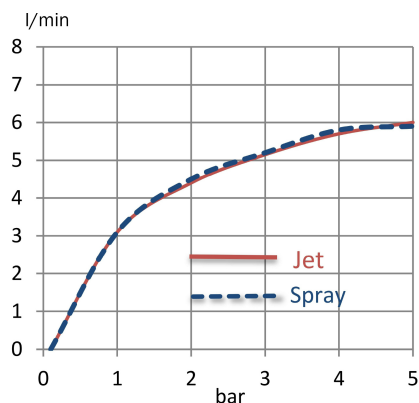

Water Flow Rate#:

variation: ± 15%

RAK18072-01 online

2/6/2021

KLUDI
RAK

"We Stand for Water Saving"