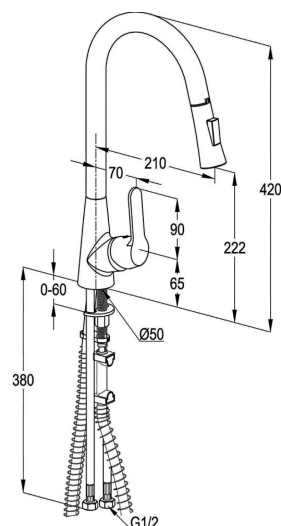

Line Drawing: