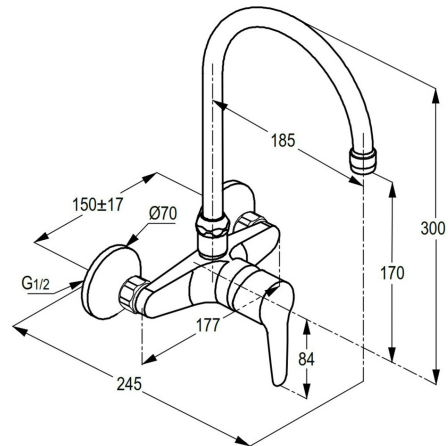

Line Drawing: