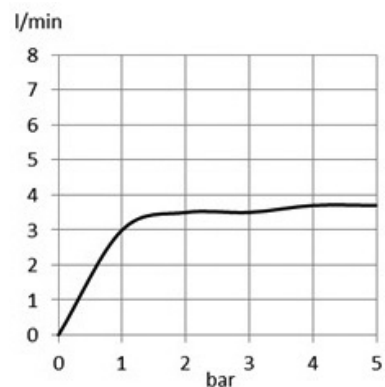

Water Flow Rate#:

variation: ± 15%

RAK10028SU-09 online

2/6/2021

KLUDI
RAK

"We Stand for Water Saving"