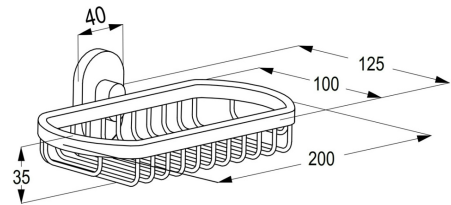

Line Drawing:

RAK23006 online

1/6/2021

KLUDI
RAK
"We Stand for Water Saving"