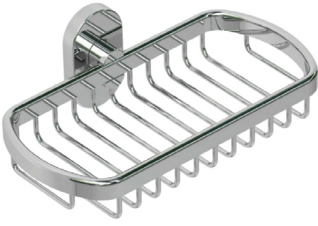

# TECHNICAL DATASHEET

Reference: RAK23006

Product: PASSION soap/sponge basket

RAK23006

chrome

## Product Description:

soap/sponge basket  
wall fastening  
with screws and dowels

## Advertisement:

- \* KLUDI RAK LLC item no. RAK23006
- \* chrome plated brass

soap/sponge basket, manufacturer KLUDI RAK LLC,  
KLUDI RAK PASSION bathroom accessories item no.  
RAK23006, with screws and dowels, wall fastening, with  
total length 200 mm, width 100 mm, with height 35 mm,  
projection from wall 125 mm