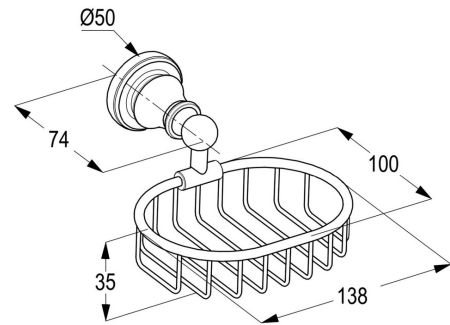

Line Drawing:

RAK25002 online

1/6/2021

KLUDI
RAK
"We Stand for Water Saving"