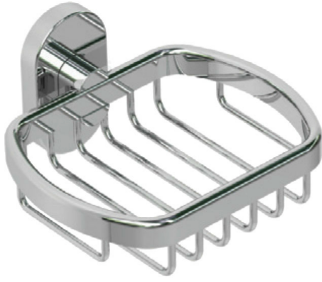

# TECHNICAL DATASHEET

Reference: RAK23002

Product: PASSION soap basket

RAK23002

chrome

## Product Description:

soap basket  
wall fastening  
with screws and dowels

## Advertisement:

- \* KLUDI RAK LLC item no. RAK23002
- \* chrome plated brass

soap basket, manufacturer KLUDI RAK LLC, KLUDI RAK PASSION bathroom accessories item no. RAK23002, with screws and dowels, wall fastening, with total length 125 mm, with total width 100 mm, with height 35 mm, projection from the wall 125 mm