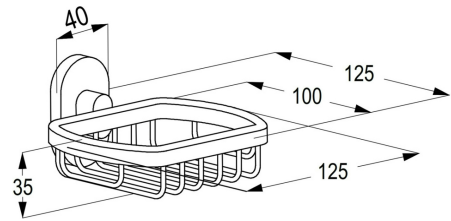

Line Drawing:

RAK23002 online

1/6/2021

KLUDI
RAK
"We Stand for Water Saving"