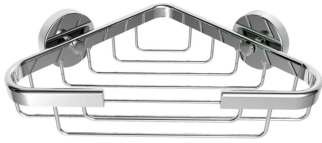

# TECHNICAL DATASHEET

Reference: RAK21034\*

Product: CALIBER soap basket corner

\*RAK21034

Chrome Finish

\*RAK21034.GD1

Gold Color  
Glossy Finish

\*RAK21034.RG1

Rose Gold Color  
Glossy Finish

\*RAK21034.BK1

Black Color  
Glossy Finish

## Product Description:

corner soap basket  
wall fastening  
with screws and dowels

## Advertisement:

- \* KLUDI RAK LLC item no. RAK21034
- \* Chrome plated/PVD Gold/PVD Rose Gold/PVD Black brass

corner soap basket, manufacturer KLUDI RAK LLC, KLUDI RAK CALIBER bathroom accessories item no. RAK21034, with screws and dowels, wall fastening, with total length 225 mm, with total width 145 mm, with height 41 mm