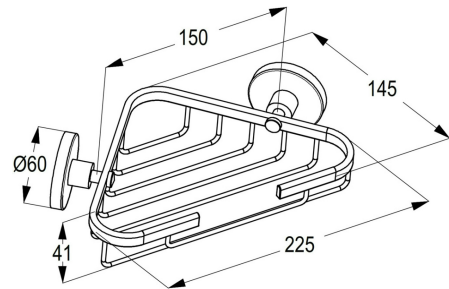

TECHNICAL DATASHEET

Reference: RAK21034*

Product: CALIBER soap basket corner

*RAK21034

Chrome Finish

*RAK21034.GD1

Gold Color
Glossy Finish

*RAK21034.RG1

Rose Gold Color
Glossy Finish

*RAK21034.BK1

Black Color
Glossy Finish

Product Description:

corner soap basket
wall fastening
with screws and dowels

Advertisement:

- KLUDI RAK LLC item no. RAK21034
- Chrome plated/PVD Gold/PVD Rose Gold/PVD Black brass

corner soap basket, manufacturer KLUDI RAK LLC, KLUDI RAK CALIBER bathroom accessories item no. RAK21034, with screws and dowels, wall fastening, with total length 225 mm, with total width 145 mm, with height 41 mm

Line Drawing:

RAK21034 online

1/6/2021

KLUDI
RAK
"We Stand for Water Saving"