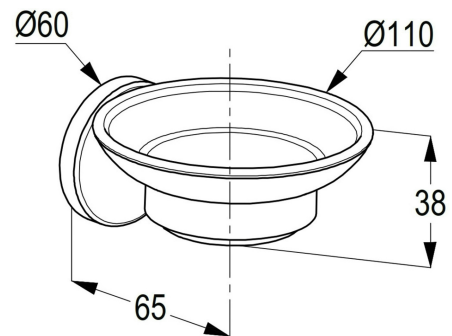

Line Drawing:

RAK21008 online

1/6/2021

KLUDI
RAK
"We Stand for Water Saving"