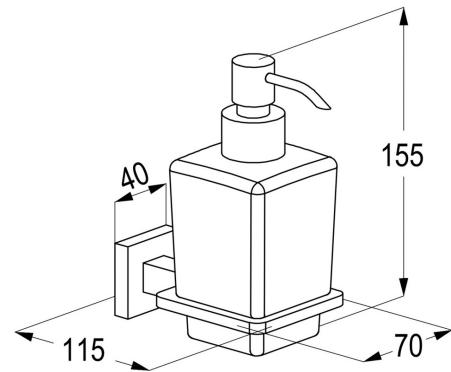

Line Drawing:

RAK24033 online

1/6/2021

KLUDI
RAK
"We Stand for Water Saving"