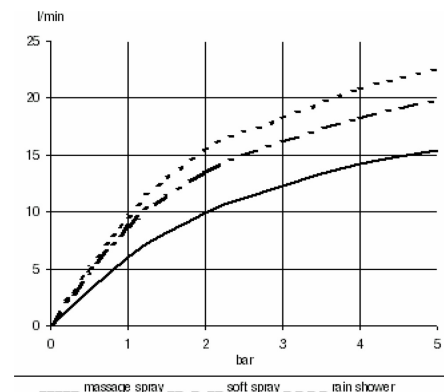

## Product Description:

L = 600

Wall bar with floating slider and shower hose  
shower hose G 1/2 inch x G 1/2 inch x 1600 mm  
with conical nuts  
3S hand-held shower  
with quick lime  
deposit cleaning system  
jet kind: rain shower, soft spray, massage spray  
connection G 1/2 inch

## Advertisement:

- \* KLUDI RAK LLC 3S Shower set item no. RAK6083005
- \* chrome plated brass/plastic
- \* hand shower in accordance to DIN EN 1112/EN1113

3S Shower set, manufacturer KLUDI RAK LLC item no. RAK6083005, 3S Shower set with horizontal and vertical adjustable slider, Wall bar chrome plated brass/plastic, length 600 mm, for borehole distance 620 mm, sliding bar with pipe diameter 23 mm, with shower hose G 1/2 inch x G 1/2 inch x 1600 mm with conical nuts, with Hand-held shower 3S, DN 15, chrome plated plastic, noise level DIN EN 4109 Group I, without report no., with quick lime deposit cleaning system, jet kind: rain shower/soft spray/massage spray, for pressure type water heater, for continuous line heater (at 0.15 ltr/second), connection G 1/2 inch, diameter shower head  $\varnothing$  84 mm, length 230 mm, for using with water pressure 1 - 5 bar

## Line Drawing:

## Water Flow Rate#: