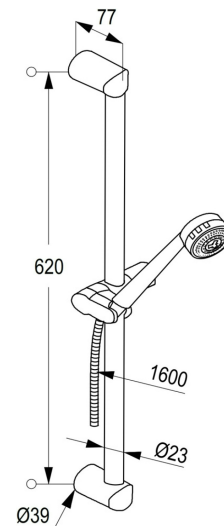

## Product Description:

L = 600

Wall bar with floating slider and shower hose  
shower hose G 1/2 inch x G 1/2 inch x 1600 mm  
with conical nuts  
3S hand-held shower  
with quick lime  
deposit cleaning system  
jet kind: rain shower, soft spray, massage spray  
connection G 1/2 inch

## Advertisement:

- \* KLUDI RAK LLC 3S Shower set item no. RAK6083005
- \* chrome plated brass/plastic
- \* hand shower in accordance to DIN EN 1112/EN1113

3S Shower set, manufacturer KLUDI RAK LLC item no. RAK6083005, 3S Shower set with horizontal and vertical adjustable slider, Wall bar chrome plated brass/plastic, length 600 mm, for borehole distance 620 mm, sliding bar with pipe diameter 23 mm, with shower hose G 1/2 inch x G 1/2 inch x 1600 mm with conical nuts, with Hand-held shower 3S, DN 15, chrome plated plastic, noise level DIN EN 4109 Group I, without report no., with quick lime deposit cleaning system, jet kind: rain shower/soft spray/massage spray, for pressure type water heater, for continuous line heater (at 0.15 ltr/second), connection G 1/2 inch, diameter shower head  $\varnothing$  84 mm, length 230 mm, for using with water pressure 1 - 5 bar

## Line Drawing: