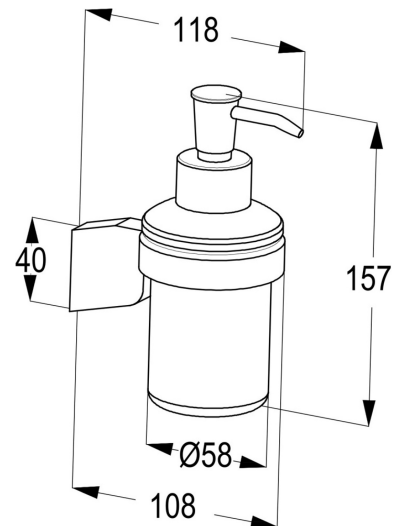

Line Drawing:

RAK26033 online

1/6/2021

KLUDI
RAK
"We Stand for Water Saving"