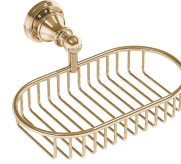

TECHNICAL DATASHEET

Reference: RAK25006*

Product: Brass soap/sponge basket

*RAK25006

Chrome Finish

*RAK25006.GD1

Gold Color
Glossy Finish

*RAK25006.RG1

Rose Gold Color
Glossy Finish

*RAK25006.BK1

Black Color
Glossy Finish

Product Description:

soap/sponge basket
wall fastening
with screws and dowels

Advertisement:

- * KLUDI RAK LLC item no. RAK25006
- * Chrome plated/PVD Gold/PVD Rose Gold/PVD Black

soap/sponge basket, manufacturer KLUDI RAK LLC CLASSIC bathroom accessories item no. RAK25006, with screws and dowels, wall fastening, with total length 200 mm, with total width 110 mm, with height 35 mm, projection from the wall 170 mm