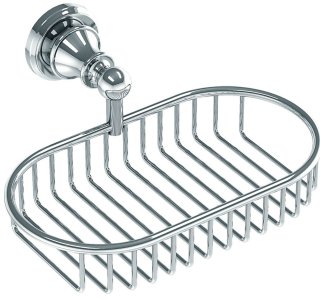

TECHNICAL DATASHEET

Reference: RAK25006*

Product: Brass soap/sponge basket

*RAK25006

Chrome Finish

*RAK25006.GD1

Gold Color
Glossy Finish

*RAK25006.RG1

Rose Gold Color
Glossy Finish

*RAK25006.BK1

Black Color
Glossy Finish

Product Description:

soap/sponge basket
wall fastening
with screws and dowels

Advertisement:

- * KLUDI RAK LLC item no. RAK25006
- * Chrome plated/PVD Gold/PVD Rose Gold/PVD Black

soap/sponge basket, manufacturer KLUDI RAK LLC CLASSIC bathroom accessories item no. RAK25006, with screws and dowels, wall fastening, with total length 200 mm, with total width 110 mm, with height 35 mm, projection from the wall 170 mm