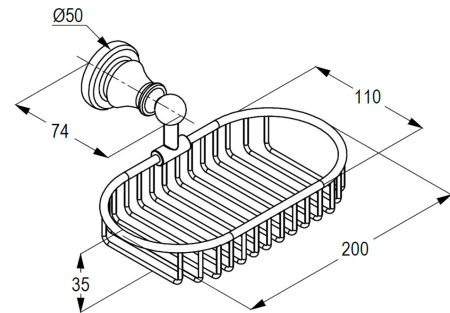

Line Drawing:

RAK25006 online

2/6/2021

KLUDI
RAK
"We Stand for Water Saving"