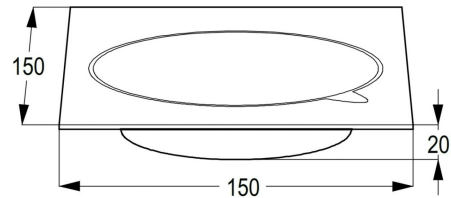

Floor drain stainless steel 150 mm x 150 mm,
manufacturer KLUDI RAK LLC, item no. RAK22029, size
150 mm x 150 mm, with heavy steel mesh

Line Drawing:

RAK22029 online

1/6/2021

KLUDI
RAK
"We Stand for Water Saving"