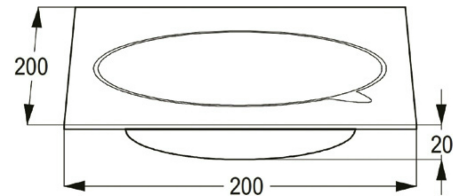

TECHNICAL DATASHEET

Reference: RAK22024

Product: Stainless steel floor drain 200 x 200 mm

RAK22024
stainless steel

Product Description:

SS floor drain
With heavy steel mesh

Advertisement:

- * KLUDI RAK LLC item no. RAK22024
- * Stainless steel floor drain

Floor drain stainless steel, manufacturer KLUDI RAK LLC, item no. RAK22024, size 200 mm x 200 mm with heavy steel mesh

Line Drawing:

RAK22024 online

1/6/2021