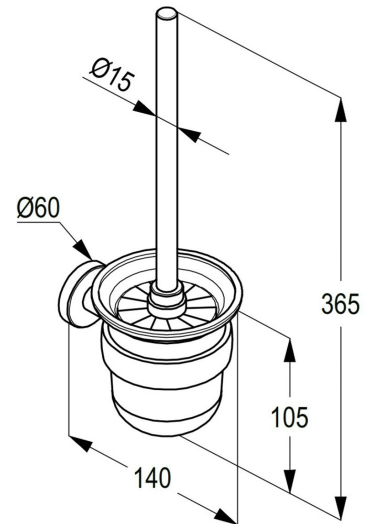

Product Description:

toilet brush holder
wall fastening
with screws and dowels
container glass
with brush

Advertisement:

- * KLUDI RAK LLC item no. RAK21032
- * Chrome plated/PVD Gold/PVD Rose Gold/PVD Black

toilet brush holder, manufacturer KLUDI RAK LLC item no. RAK21032, wall fastening, with screws and dowels, with container glass, with brush, total height 365 mm, projection from the wall 140 mm

Line Drawing: