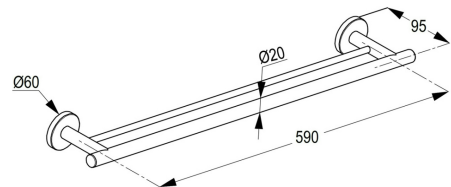

TECHNICAL DATASHEET

Reference: RAK21011*

Product: CALIBER double towel bar

Chrome Finish

Gold Color
Glossy Finish

Rose Gold Color
Glossy Finish

*RAK21011.BK1

Black Color
Glossy Finish

Product Description:

double towel bar
wall fastening
with screws and dowels

Advertisement:

- KLUDI RAK LLC item no. RAK21011
- Chrome plated/PVD Gold/PVD Rose Gold/PVD Black

double towel bar, manufacturer KLUDI RAK LLC, KLUDI RAK CALIBER bathroom accessories item no. RAK21011, with screws and dowels, wall fastening, with bar $\varnothing$ 20 mm, with centre distance 590 mm, with projection 95 mm

Line Drawing:

RAK21011 online

1/6/2021

KLUDI
RAK

"We Stand for Water Saving"