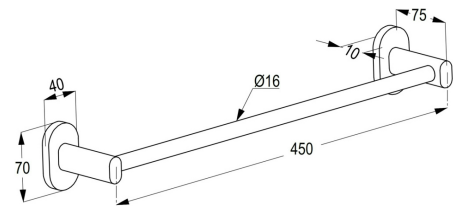

TECHNICAL DATASHEET

Reference: RAK23000

Product: PASSION single towel bar

RAK23000

chrome

Product Description:

single towel bar
wall fastening
with screws and dowels

Advertisement:

- KLUDI RAK LLC item no. RAK23000
- chrome plated brass

single towel bar, manufacturer KLUDI RAK LLC, KLUDI RAK PASSION bathroom accessories item no. RAK23000, with screws and dowels, wall fastening, with bar $\varnothing$ 16 mm, with centre distance 450 mm, with projection 75 mm

Line Drawing:

RAK23000 online

1/6/2021

KLUDI
RAK
"We Stand for Water Saving"