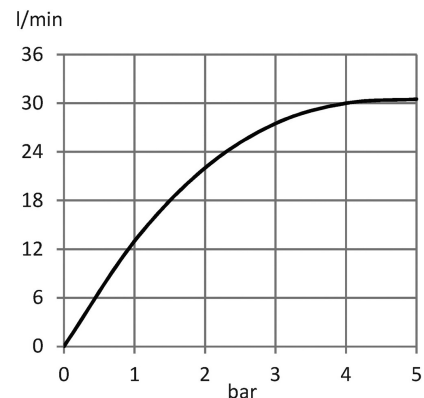

Water Flow Rate#:

variation: ± 15%

RAK14008 online

11/3/2022

KLUDI
RAK
"We Stand for Water Saving"