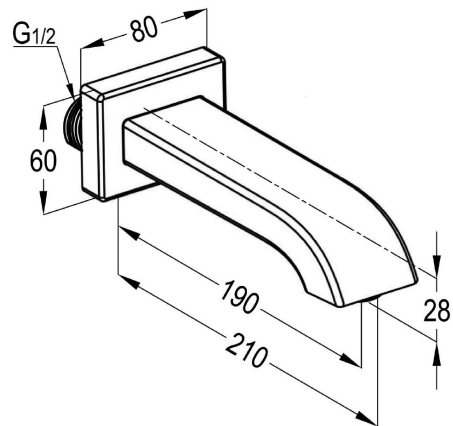

TECHNICAL DATASHEET

Reference: RAK14008*

Product: PROFILE wall-mounted bath spout

Product Description:

wall mounted bath spout DN 15
projection 190 mm
wall fastening
s-pointer aerator M24 x 1
flow class C
separate connector G1/2 inch for pre-installation

Advertisement:

* KLUDI RAK LLC item no. RAK14008 PROFILE wall mounted bath spout
* Chrome plated/PVD Gold/PVD Rose Gold/PVD Black brass, in accordance to EN 50930-6
* in accordance to EN 200

wall mounted bath spout, manufacturer KLUDI RAK LLC, KLUDI RAK PROFILE item no. RAK14008, type: wall mounted bath spout, DN 15/PN 10, Chrome plated/PVD Gold/PVD Rose Gold/PVD Black brass, wall fastening, s-pointer aerator M24 x 1, flow class C, separate connector G1/2 inch (male thread) for pre-installation, dimensions: nozzle projection 190 mm

Line Drawing: