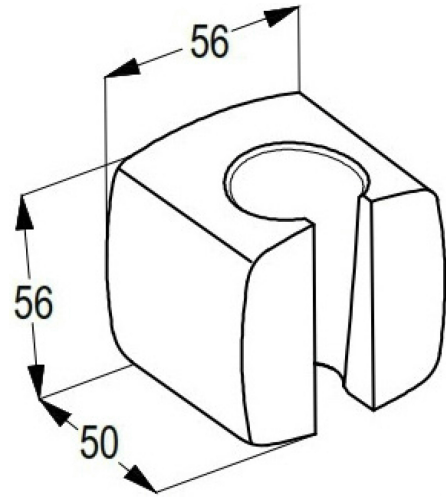

Line Drawing:

RAK14020 online

1/6/2021

KLUDI
RAK

"We Stand for Water Saving"