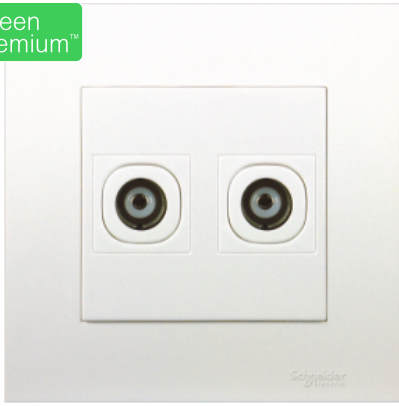

Product datasheet

Specifications

2 Gang TV Coaxial Outlet

KB32TV

! Discontinued on: 20 June 2023

! Discontinued

Main

Range of product	Vivace
Range	Vivace
Device short name	KB32
Product or component type	TV socket
Device presentation	Complete mechanism

Complementary

Number of gangs	1 gang
Number of outputs	2
Colour tint	White
Material	Polycarbonate: surround Polycarbonate: grid plate Polycarbonate: base
Projecting depth	8 mm
Device mounting	Flush
Mounting support	Wall mounted
Fixing mode	By screw M3.5
Fixing center	60.3 mm
Embedding depth	35 mm
Tightening torque	0.4 N.m
Width	86 mm
Height	86 mm

Environment

Ambient air temperature for operation	-5...40 °C
Relative humidity	0...95 %
Environmental characteristic	Indoor use