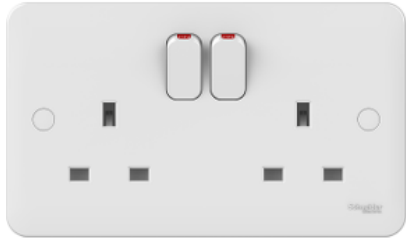

## Lisse - Switched Socket - without instructions - 13 A - 230 V - 2 gangs - white

GGBL3020NIS

### Main

Range	Lisse
Aesthetic name	White moulded
Product or component type	Switched socket
Device presentation	Complete product
Outlet standard	British
Colour tint	Matt white
Quantity per set	Set of 1
Type of packing	Bag

### Complementary

Switch function	1-pole
Rated current	13 A at 250 V AC 50 Hz
Actuator	Rocker
Number of gangs	2 gangs
Pilot light	without LED
Fixing mode	By screws
Connections - terminals	Screw terminals
Material	Urea (carbamide)
Type of installation	Indoor
Depth	36 mm
Width	149 mm
Height	87 mm
Net weight	0.149 kg