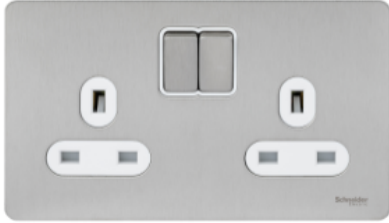

Product datasheet

Specifications

Ultimate Screwless flat plate - switched socket - 2 gangs - stainless steel

Local distributor code: 386132317 GU3420WSS

EAN Code : 5018486465591

Main

Aesthetic name	Screwless flat plate
Product or component type	Switched socket
Rated current	13 A at 230 V AC 50 Hz
Fixing mode	By screws M3.5 x 30 mm
Colour tint	Stainless steel

Complementary

Device presentation	Complete product
Outlet poles configuration	1P
Outlet standard description	3 pins
Outlet standard deviation	British
Actuator	Rocker
Number of gangs	2 gangs
Earth circuit	Standard earth
Pilot light	Without neon indicator
Device mounting	Wall mounted
Connections - terminals	Screw terminal
Material	Steel
Quantity per set	Set of 1
Height	88 mm
Width	148 mm
Depth	30 mm