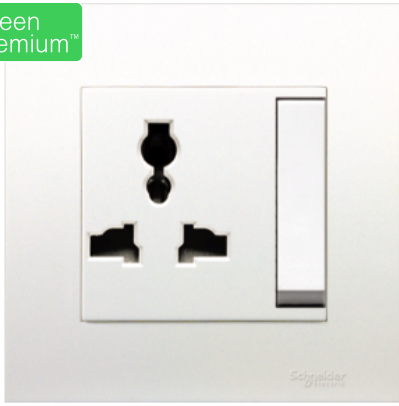

## 13A 250V 1 Gang 3-Pin Large Dolly Switched Universal Socket

KB113LS

### Main

Range	Vivace
Product or component type	Switched socket
Device short name	KB113
Device application	Power supply
Device presentation	Complete product
Switch application	On/off switching
Main colour tint	White
Colour tint	White

### Complementary

Pilot light	Red neon indicator
Outlet poles configuration	2P + E
Number of gangs	1 gang
	White
Material	Polycarbonate: grid plate Polycarbonate: surround Polycarbonate: base
Projecting depth	8 mm
Device mounting	Flush
Mounting support	Wall mounted
Fixing mode	By screw M3.5
Fixing center	60.3 mm
Embedding depth	22.0 mm
Rated current	13 A at 250 V AC, no inductive load
Network frequency	50/60 Hz
Contacts material	Brass and phosphor bronze
Connections - terminals	Pillar terminal
Terminal identifier	L N Earth
Tightening torque	0.4 N.m