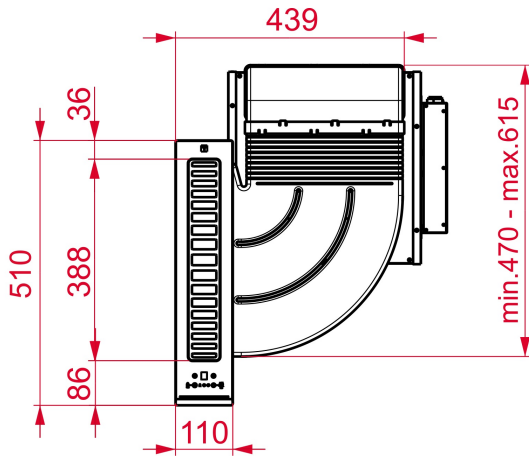

REFERENCE

REF: 113160000

EAN: 8434778012675

FEATURES

Urban Colors Edition

VarioPro Modular hood

Touch control

FreshAir function

Brushless EcoPower Motor

3 speeds + 1 intensive

Free Outlet exhaust capacity (m3/h): 630

Intensive speed exhaust capacity (m3/h): 600

Max speed exhaust capacity (m3/h): 540

Min speed exhaust capacity (m3/h): 415

Intensive speed sound level (dBA): 70

Max speed sound level (dBA): 67

Min speed sound level (dBA): 62

1 mesh washable filter

Stop delay timer

Filter saturation indicator

Operating pilot light

Optional recirculation kit with tube cover installation: RFH 36100

FOA

Optional Regenerative filter : R1RFB

DIMENSIONS

Product height (mm): 186

Product width (mm): 110

Product depth (mm): 510

Product length (mm):

Net weight (Kg): 15

TECH SPECS

Energy Efficiency Class: A+

Noise (LwA) Min Speed (dB): 62

Noise (LwA) Max Speed (dB): 67

Noise (LwA) Boost Speed (dB): 70

Ø Outlet (mm): 220x90

COLOURS

113160000

Black