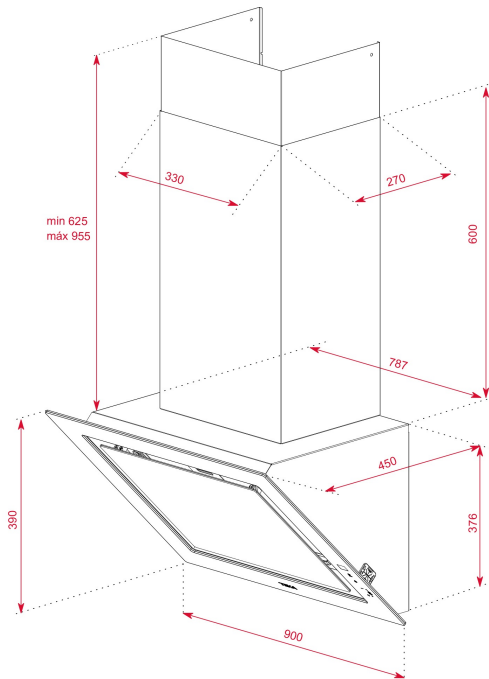

TEKA**MAESTRO DLV 98660 BK**

Vertical decorative hood with Fresh air function in 90cm

Fresh AIR

LED

Perimeter
extractionStop Delay
Timer

REFERENCE

REF: 112930029

EAN: 8434778011937

FEATURES

Urban Colors Edition
Vertical decorative hood
Rim extraction system
Touch control display
FreshAir function
Full glass design
3 speeds + intensive
Stop delay timer
LED light bar
Saturation filter indicator
EcoPower motor
Exhausts capacity: min.290 m³/h - max.696 m³/h
Sound level: min.51 dB - max.67 dB
Recirculation function with or without tube cover
Optional regenerative charcoal filters
Installation also possible without tube cover

DIMENSIONS

Product height (mm): 1001-1331**Product width (mm):** 900**Product depth (mm):** 450**Product length (mm):****Net weight (Kg):** 20,27

TECH SPECS

Energy Efficiency Class: A+

Noise (LwA) Min Speed (dB): 51

Noise (LwA) Max Speed (dB): 67

Noise (LwA) Boost Speed (dB): 70

Ø Outlet (mm): 150

COLOURS

112930029 Black

112930030 Stone Grey

112930030 White