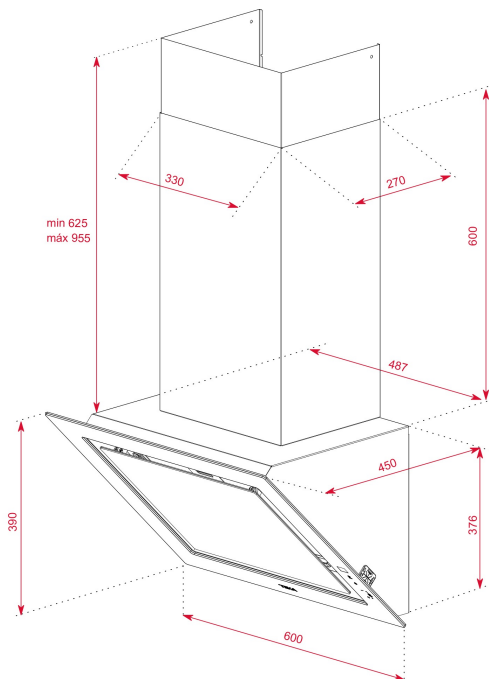

TEKA**MAESTRO DLV 68660 BK**

Vertical decorative hood with Fresh air function in 60cm

Fresh AIR

LED

Perimeter
extractionStop Delay
Timer

REFERENCE

REF: 112930024

EAN: 8434778011883

FEATURES

Urban Colors Edition
Vertical decorative hood
Rim extraction system
Touch control display
FreshAir function
Full glass design
3 speeds + intensive
Stop delay timer
LED light bar
Saturation filter indicator
EcoPower motor
Exhausts capacity: min.232 m³/h - max.725 m³/h
Sound level: min.49 dB - max.65 dB
Recirculation function with or without tube cover
Optional regenerative charcoal filters
Installation also possible without tube cover

DIMENSIONS

Product height (mm): 1001-1331**Product width (mm):** 600**Product depth (mm):** 450**Product length (mm):****Net weight (Kg):** 12,8

TECH SPECS

Energy Efficiency Class: A+

Noise (LwA) Min Speed (dB): 49

Noise (LwA) Max Speed (dB): 65

Noise (LwA) Boost Speed (dB): 71

Ø Outlet (mm): 150

COLOURS

112930024

Black