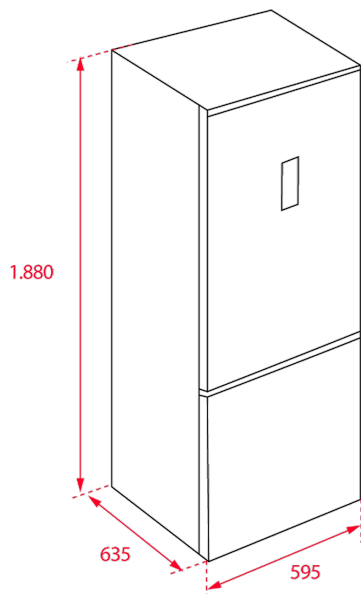

Fresh Box

Full No Frost

LED

76L

REFERENCE

REF: 113410003

EAN: 8434778010183

FEATURES

Combi refrigerator
 Full No Frost
 Electronic control panel
 Display on door
 4* freezer
 Safety glass shelves
 Fast Freeze / Quick Cool function
 LED illumination
 3 inner shelves and 5 door balconies
 3 Freezer drawers
 1 ice tray
 2 FreshBox drawers
 Reversible doors
 Energy class: A++
 Climate class: N/T
 Total gross capacity : 325 litres
 Net capacity (fridge): 219 litres
 Net capacity (freezer): 76 litres

DIMENSIONS

Product height (mm): 1880
Product width (mm): 595
Product depth (mm): 635
Product length (mm):
Net weight (Kg): 64

TECH SPECS

Energy efficiency class (UE 2019/2016): -
 Climate Class: N/T
 Energy Consumption (Kw/day): 0,613
 Annual Consumption (kWh/year): 224
 Freezing Capacity: 4,0
 Noise Level (dBA): 40
 Power rate (V): 220-240
 Frequency (Hz): 50