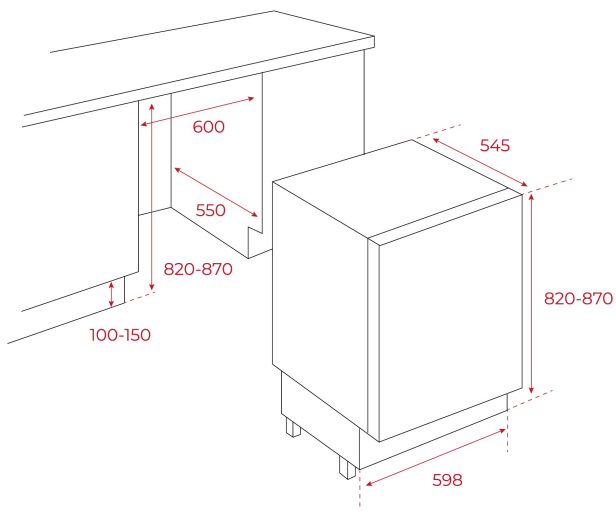

TEKA**TOTAL TKI3 145 D**

A+ Built-in Refrigerator in 82cm

Easy 90

LED

Motor
inverter**REFERENCE**

REF: 113460003

EAN: 8434778015317

FEATURES

Built-in fridge
Mechanical control panel
Manual defrost
Safety glass shelves
Door on door installation
Reversible door
Energy Class: A++
Climate Class: SN-T
Total gross capacity: 130 litres
Net capacity: 128 litres

DIMENSIONS**Product height (mm):** 818**Product width (mm):** 595**Product depth (mm):** 545**Product length (mm):****Net weight (Kg):** 30**TECH SPECS**

Energy efficiency class (UE 2019/2016): G

Climate Class: SN/T