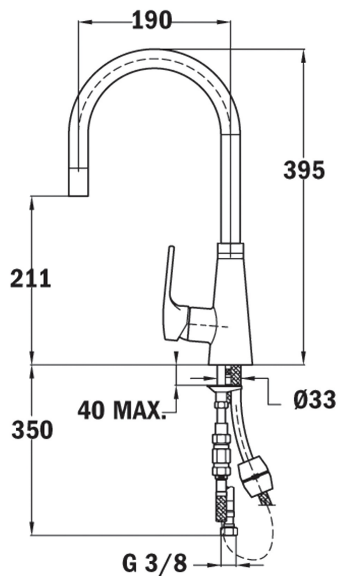

## FEATURES

High spout pull-out kitchen tap  
 Swivel spout  
 Anti-scale aerator  
 Pull-out 1 function: normal  
 Cartridge with ceramic discs of high resistance  
 Highly precise temperature control  
 Greater handling sensitivity with smoother movements  
 3/8" flexible inlet pipes

## DIMENSIONS

**Product height (mm):** 395

**Product width (mm):**

**Product depth (mm):**

**Product length (mm):**

**Net weight (Kg):** 2,4

Anti-Scale  
Aerator

Pull Out  
Shower

Resistance

Swivel\_Spout