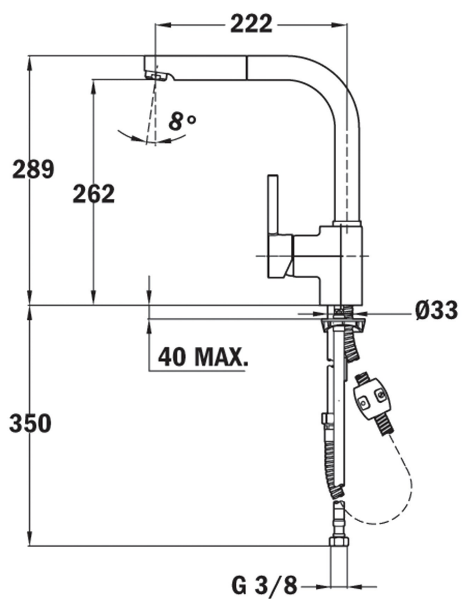

## FEATURES

High spout pull-out kitchen tap  
 Swivel spout  
 Anti-scale aerator  
 Pull-out 1 function: normal  
 Extra resistant flexible hose  
 Cartridge with ceramic discs of high resistance  
 Highly precise temperature control  
 Greater handling sensitivity with smoother movements  
 3/8" flexible inlet pipes

## DIMENSIONS

**Product height (mm):** 289

**Product width (mm):**

**Product depth (mm):**

**Product length (mm):**

**Net weight (Kg):** 2,7

Anti-Scale  
Aerator

Pull Out  
Shower

Resistance

Swivel\_Spout