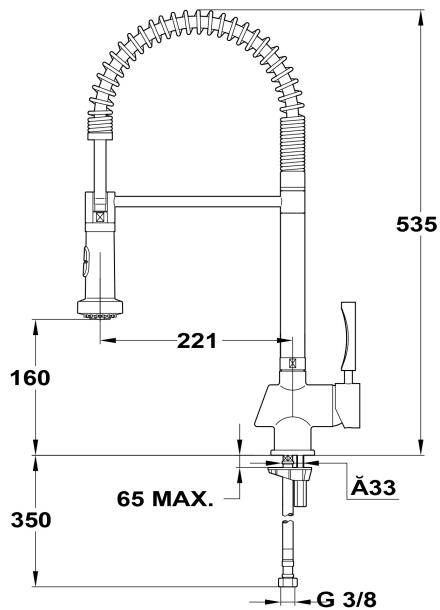

Anti-Scale  
Aerator

High\_Resistance

Pull\_Down\_Shower

Swivel\_Spout

## FEATURES

Professional kitchen tap  
 Swivel and flexible spout  
 Anti-scale aerator  
 Pull-down shower 2 functions: normal & shower spray  
 Cartridge with ceramic discs of high resistance  
 Highly precise temperature control  
 Greater handling sensitivity  
 High resistant flexible spring  
 Stainless steel flexible hose reinforced with plastic for better protection and easy cleaning  
 3/8" flexible inlet pipes

## DIMENSIONS

**Product height (mm):** 535**Product width (mm):****Product depth (mm):****Product length (mm):****Net weight (Kg):** 3,2