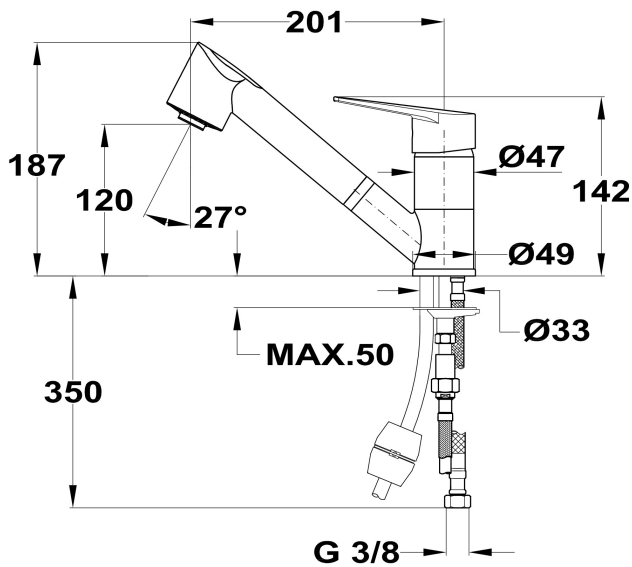

Anti-Scale  
AeratorPull Out  
Shower

Resistance

Swivel  
Spout

## FEATURES

Low spout pull-out kitchen tap  
 Swivel spout  
 Anti-scale aerator  
 Pull-out 2 functions: normal & shower spray  
 Extra resistant flexible hose  
 40 mm cartridge  
 Cartridge with ceramic discs of high resistance  
 Highly precise temperature control  
 Greater handling sensitivity with smoother movements  
 3/8" flexible inlet pipes

## DIMENSIONS

**Product height (mm):** 187

**Product width (mm):**

**Product depth (mm):**

**Product length (mm):**

**Net weight (Kg):** 1,76