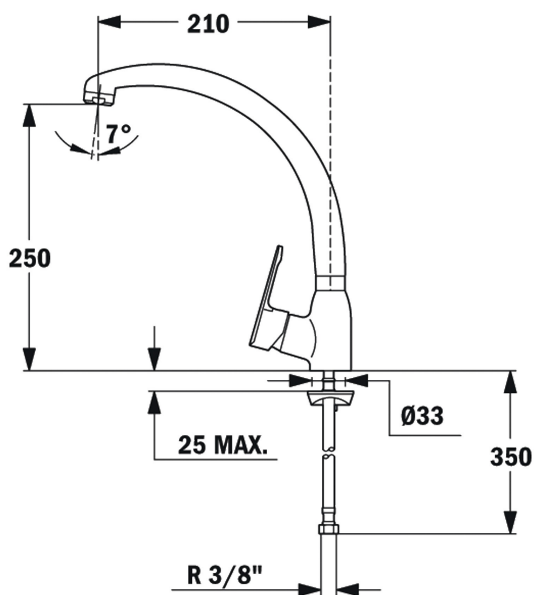

Anti-Scale
Aerator

Swivel_Spout

REFERENCE

REF: 8191462 EAN: 8421152749197

FEATURES

High spout kitchen tap
Swivel spout
Anti-scale aerator
Cartridge with ceramic discs of high resistance
Highly precise temperature control
Greater handling sensitivity with smoother movements
3/8" flexible inlet pipes

DIMENSIONS

Product height (mm):

Product width (mm):

Product depth (mm):

Product length (mm):

Net weight (Kg): 1,52

COLOURS

8191462 Chrome