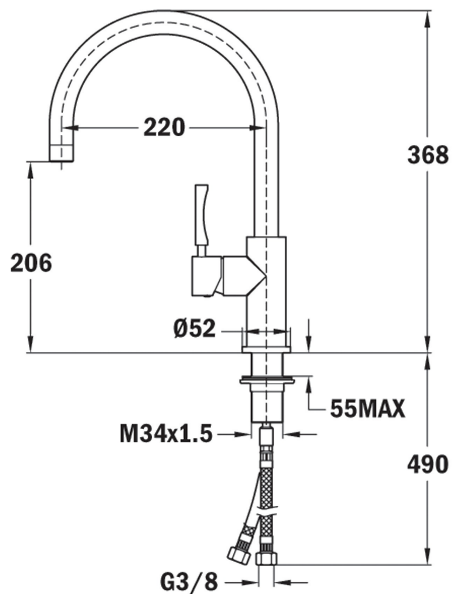

REFERENCE

REF: 749150200

EAN: 8421152082096

FEATURES

High spout kitchen tap

Swivel spout

Anti-scale aerator

Made of stainless steel of high quality AISI 304

Cartridge with ceramic discs of high resistance

Highly precise temperature control

Greater handling sensitivity with smoother movements

3/8" flexible inlet pipes

DIMENSIONS

Product height (mm): 368

Product width (mm):

Product depth (mm):

Product length (mm):

Net weight (Kg): 1,82

COLOURS

749150200

Stainless Steel