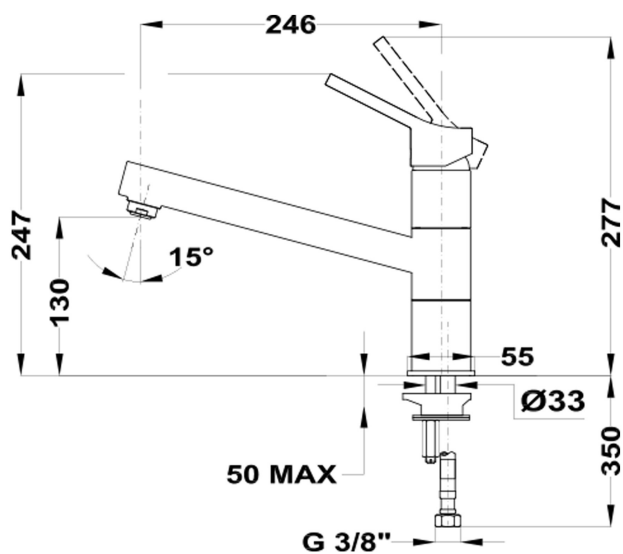

REFERENCE

REF: 116050000

EAN: 8434778000665

FEATURES

Low spout kitchen tap
 Swivel spout
 Anti-scale aerator
 40 mm cartridge
 Cartridge with ceramic discs of high resistance
 Highly precise temperature control
 Greater handling sensitivity with smoother movements
 3/8" certified flexible inlet pipes

DIMENSIONS

Product height (mm): 255

Product width (mm):

Product depth (mm):

Product length (mm):

Net weight (Kg): 2

Anti-Scale
Aerator

Swivel_Spout