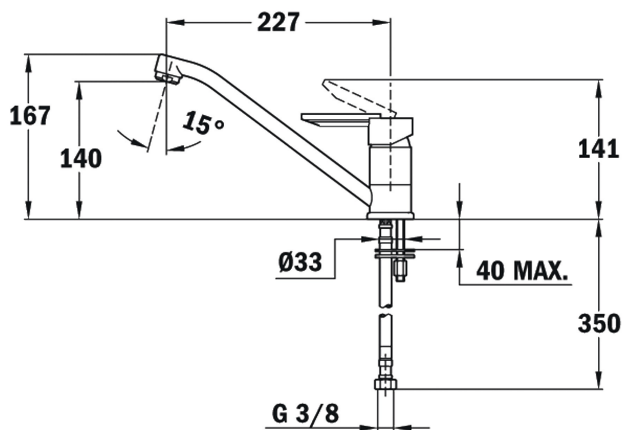

REFERENCE

REF: 8191362 EAN: 8421152747650

FEATURES

Low spout kitchen tap
Swivel spout
Anti-scale aerator
Cartridge with ceramic discs of high resistance
Highly precise temperature control
Greater handling sensitivity with smoother movements
3/8" flexible inlet pipes

DIMENSIONS

Product height (mm): 167

Product width (mm):

Product depth (mm):

Product length (mm):

Net weight (Kg): 1

COLOURS

8191362 Chrome