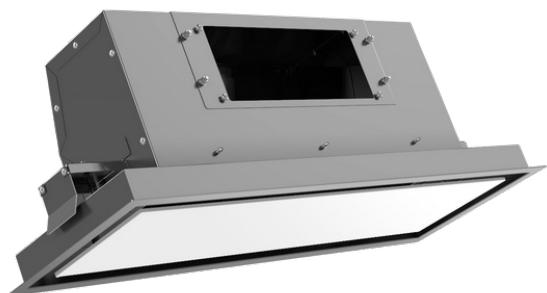

REFERENCE

REF: 113290025

EAN: 8434778020328

FEATURES

Kit for the operation of the ceiling hood in recirculation mode
Returns the filtered air back to the kitchen through a grid
installed in the fake ceiling

Included:

- Straight PVC tubes 600 mm (x2)
- Duct connector
- C1RES ceramic filter

**DIMENSIONS**

Product height (mm): 600

Product width (mm): 213

Product depth (mm): 210

Product length (mm):

Net weight (Kg): 5.0