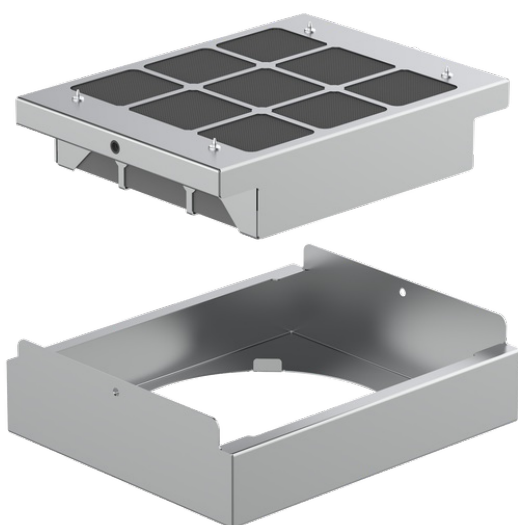

RFH 15200 O2C

Regenerative recirculation kit without tube cover

REFERENCE

REF: 113290012

EAN: 8434778014617

FEATURES

Kit for the operation of the hood in recirculation mode

Installed at the hood outlet not needing tubes nor chimneys for the airflow

Includes R1RTK ceramic filter

DIMENSIONS

Product height (mm):

Product width (mm):

Product depth (mm):

Product length (mm):

Net weight (Kg):

COLOURS