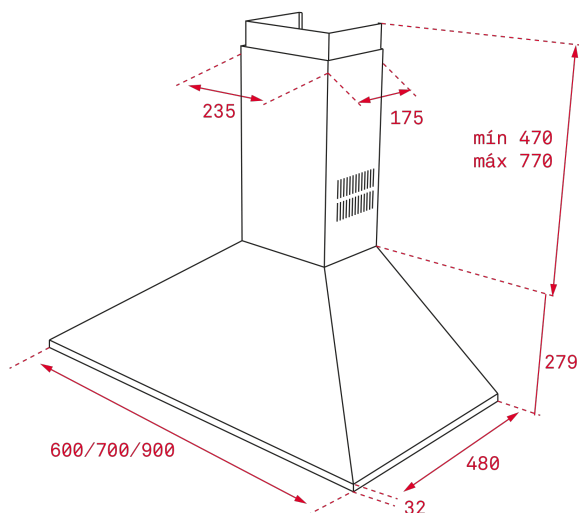

LED

REFERENCE

REF: 40460400

EAN: 8421152069608

FEATURES

Decorative pyramidal hood

Push buttons control

3 speeds

Operating pilot light

Anti-return valve included

Outlet reduction included

Optional recirculation kit with tube cover installation: SET 1/M1

Optional Charcoal Filter: D4C

DIMENSIONS

Product height (mm): 749-1049**Product width (mm):** 600**Product depth (mm):** 480**Product length (mm):****Net weight (Kg):** 7,4