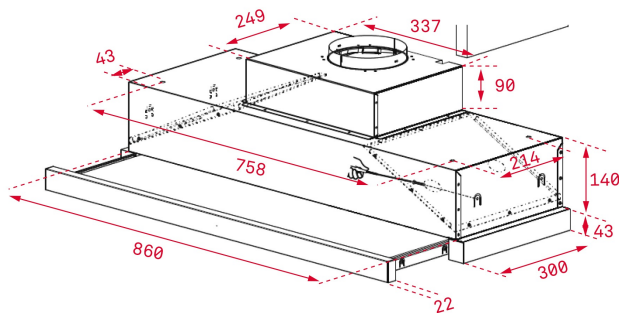

LED

LED

Stop Delay
Timer

DIMENSIONS

Product height (mm): 274**Product width (mm):** 900**Product depth (mm):** 300/490**Product length (mm):****Net weight (Kg):** 9,58

TECH SPECS

Energy Efficiency Class: C

Noise (LwA) Min Speed (dB): 59,8