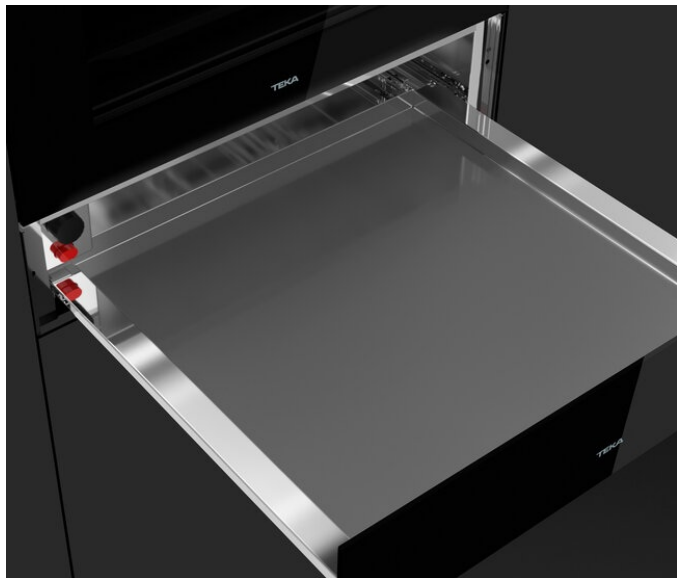

## MAESTRO CP 150 GS

Plate Warmer with adjustable thermostat and push-pull system

### FEATURES

Plate warmer  
Temperature range: 30°-80°  
6 plates setting  
Push-pull opening system  
Anti-sliding base  
Cold front door  
Safety thermostat  
Optional frontal glass:  
111890002 - Black Glass  
111890006 - London Brick Brown Glass  
111890004 - Stone Grey Glass  
111890005 - Steam Grey Glass  
111890003 - White Glass  
111890008 - Vanilla Glass  
111890009 - Antrazit Glass  
111890007 - Reflex Glass

### DIMENSIONS

**Product height (mm):** 140

**Product width (mm):** 595

**Product depth (mm):** 557

**Product length (mm):**

**Net weight (Kg):** 18