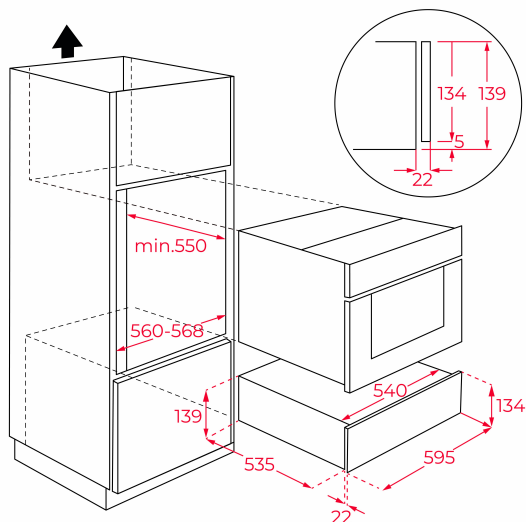

### FEATURES

Plate warmer  
Temperature range: 30°-80°  
6 plates setting  
Push-pull opening system  
Anti-sliding base  
Cold front door  
Safety thermostat  
Optional frontal glass:  
111890002 - Black Glass  
111890006 - London Brick Brown Glass  
111890004 - Stone Grey Glass  
111890005 - Steam Grey Glass  
111890003 - White Glass  
111890008 - Vanilla Glass  
111890009 - Antrazit Glass  
111890007 - Reflex Glass

### DIMENSIONS

**Product height (mm):** 140

**Product width (mm):** 595

**Product depth (mm):** 557

**Product length (mm):**

**Net weight (Kg):** 18