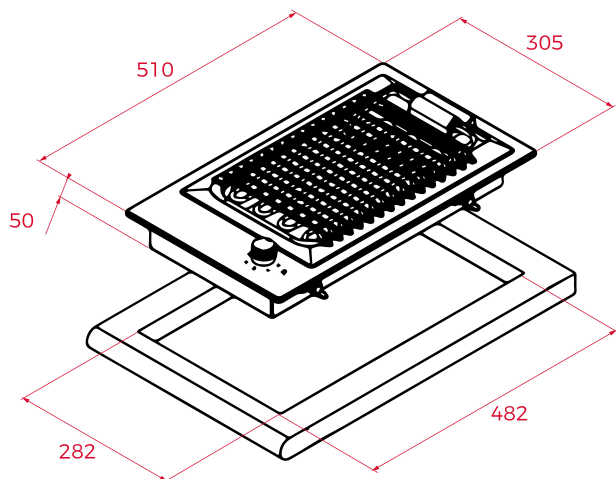

TEKA

TOTAL EFX 30.1 GRILL

Modular Electric Barbecue in 30 cm

REFERENCE

REF: 40214561

EAN: 8421152156612

FEATURES

- Modular hob
- Barbecue
- Stainless steel surface
- Cast iron grid
- Metallic looking frontal knob
- Overheating cut-off system
- 1 electric resistance
- Max.nominal power: 2400 W

DIMENSIONS

Product height (mm): 510

Product width (mm): 305

Product depth (mm): 510

Product length (mm):

Net weight (Kg): 8,4

TECH SPECS

Power rate (V): -

Frequency (Hz): 50/60

Maximum Nominal Power (W): -

COLOURS

40214561

Stainless Steel