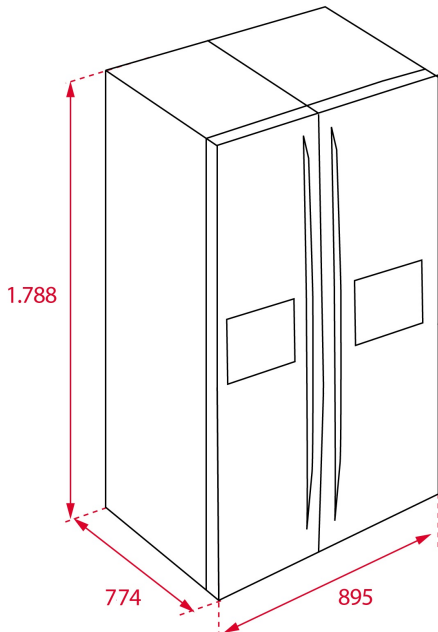

Bar On Door

Fresh Box

Full No Frost

LED

On Holidays function

REFERENCE

REF: 113430020

EAN: 8434778010169

FEATURES

Side by Side refrigerator
 Full No Frost
 Electronic display with freezer and refrigerator temperature control and indicator
 Bar on door system
 Eco function
 On holidays function
 Fast Freeze / Quick Cool function
 2 FreshBox drawers
 7 safety glass shelves with adjustable height
 LED illumination
 Safety lock for children
 8 door balconies
 External metal handle
 Back wheels to move the appliance easily
 Adjustable feet (front/rear)
 Energy class: A++
 Climate class: N/T
 Total gross capacity : 574 litres
 Net capacity (fridge): 334 litres
 Net capacity (freezer): 156 litres

DIMENSIONS

Product height (mm): 1788**Product width (mm):** 895**Product depth (mm):** 745**Product length (mm):****Net weight (Kg):** 108

TECH SPECS

Energy efficiency class (UE 2019/2016): -

Climate Class: N/T