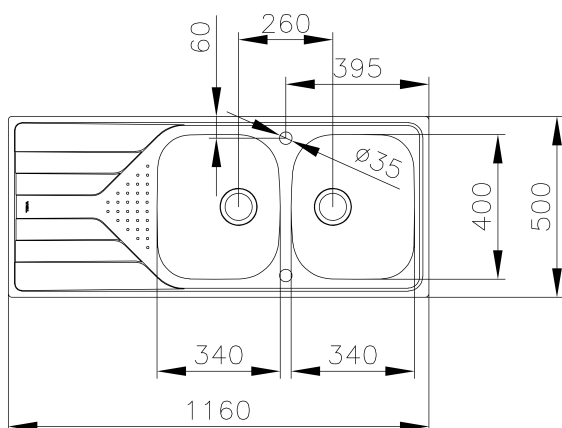

### FEATURES

Stainless steel sink, Polished finish  
Two bowls and one drainer, reversible  
Inset installation  
3½" manual basket waste and siphon  
170 mm deep bowls  
80 cm base unit

### DIMENSIONS

**Product height (mm):**

**Product width (mm):** 500

**Product depth (mm):** 170

**Product length (mm):** 1160

**Net weight (Kg):** 4,62

Lifetime warranty

Hygiene