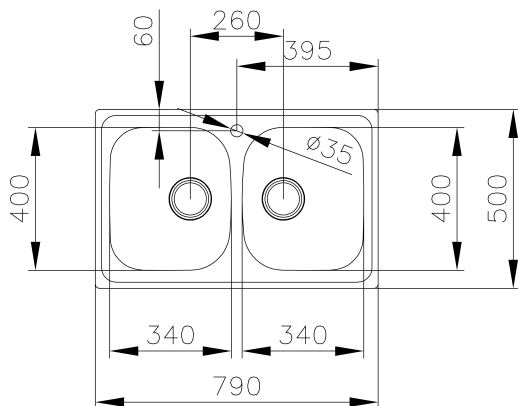

## FEATURES

Stainless steel sink, Polished finish  
Two bowls  
Inset installation  
3½" manual basket waste and siphon  
170 mm deep bowls  
80 cm base unit

## DIMENSIONS

**Product height (mm):**

**Product width (mm):** 500

**Product depth (mm):** 170

**Product length (mm):** 790

**Net weight (Kg):** 3,72

Hygiene,  
easy to  
clean

Lifetime  
warranty