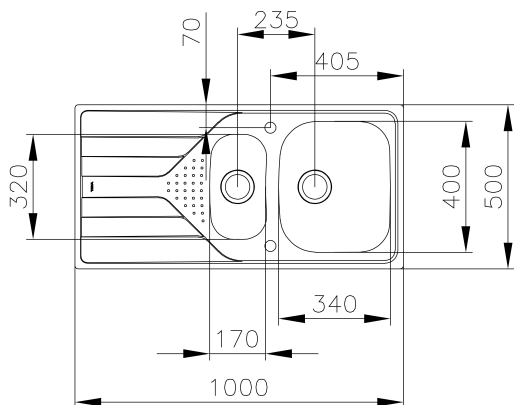

160 and 110 mm deep bowls

60 cm base unit

DIMENSIONS

Product height (mm):**Product width (mm):** 500**Product depth (mm):** 160**Product length (mm):** 1000**Net weight (Kg):** 3,94

Lifetime warranty

Hygiene