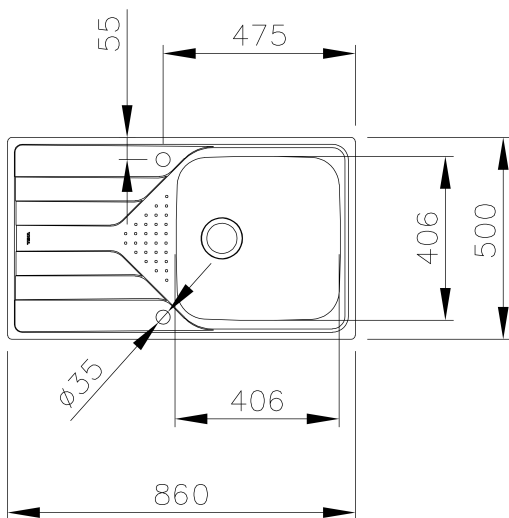

**TEKA****TOTAL Universe 50 T-XP 1B 1D PLUS**

Inset reversible stainless steel sink in 50 cm

**REFERENCE**

REF: 115110022

EAN: 8434778015065

**FEATURES**

Stainless steel sink, Polished finish  
One bowl and one drainer, reversible  
Inset installation  
3½" manual basket waste and siphon  
195 mm deep bowl  
50 cm base unit

**DIMENSIONS****Product height (mm):****Product width (mm):** 500**Product depth (mm):** 195**Product length (mm):** 860**Net weight (Kg):** 4,06

Lifetime warranty

Hygiene

**COLOURS**