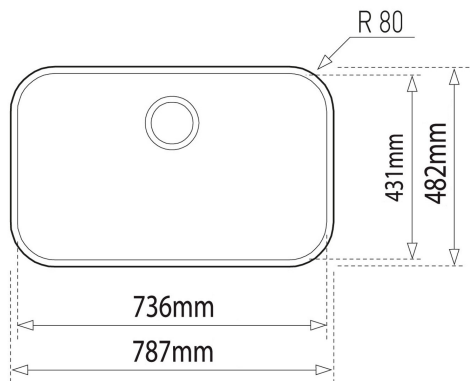

Finish: Polished

Undermount installation

3½" manual basket waste and siphon

90 cm base unit

Thickness: 1.0 mm

Packaging: Individual carton box

DIMENSIONS

Product height (mm):

Product width (mm): 482

Product depth (mm): 250

Product length (mm): 787

Net weight (Kg): 5,52

Lifetime warranty

Hygiene

COLOURS